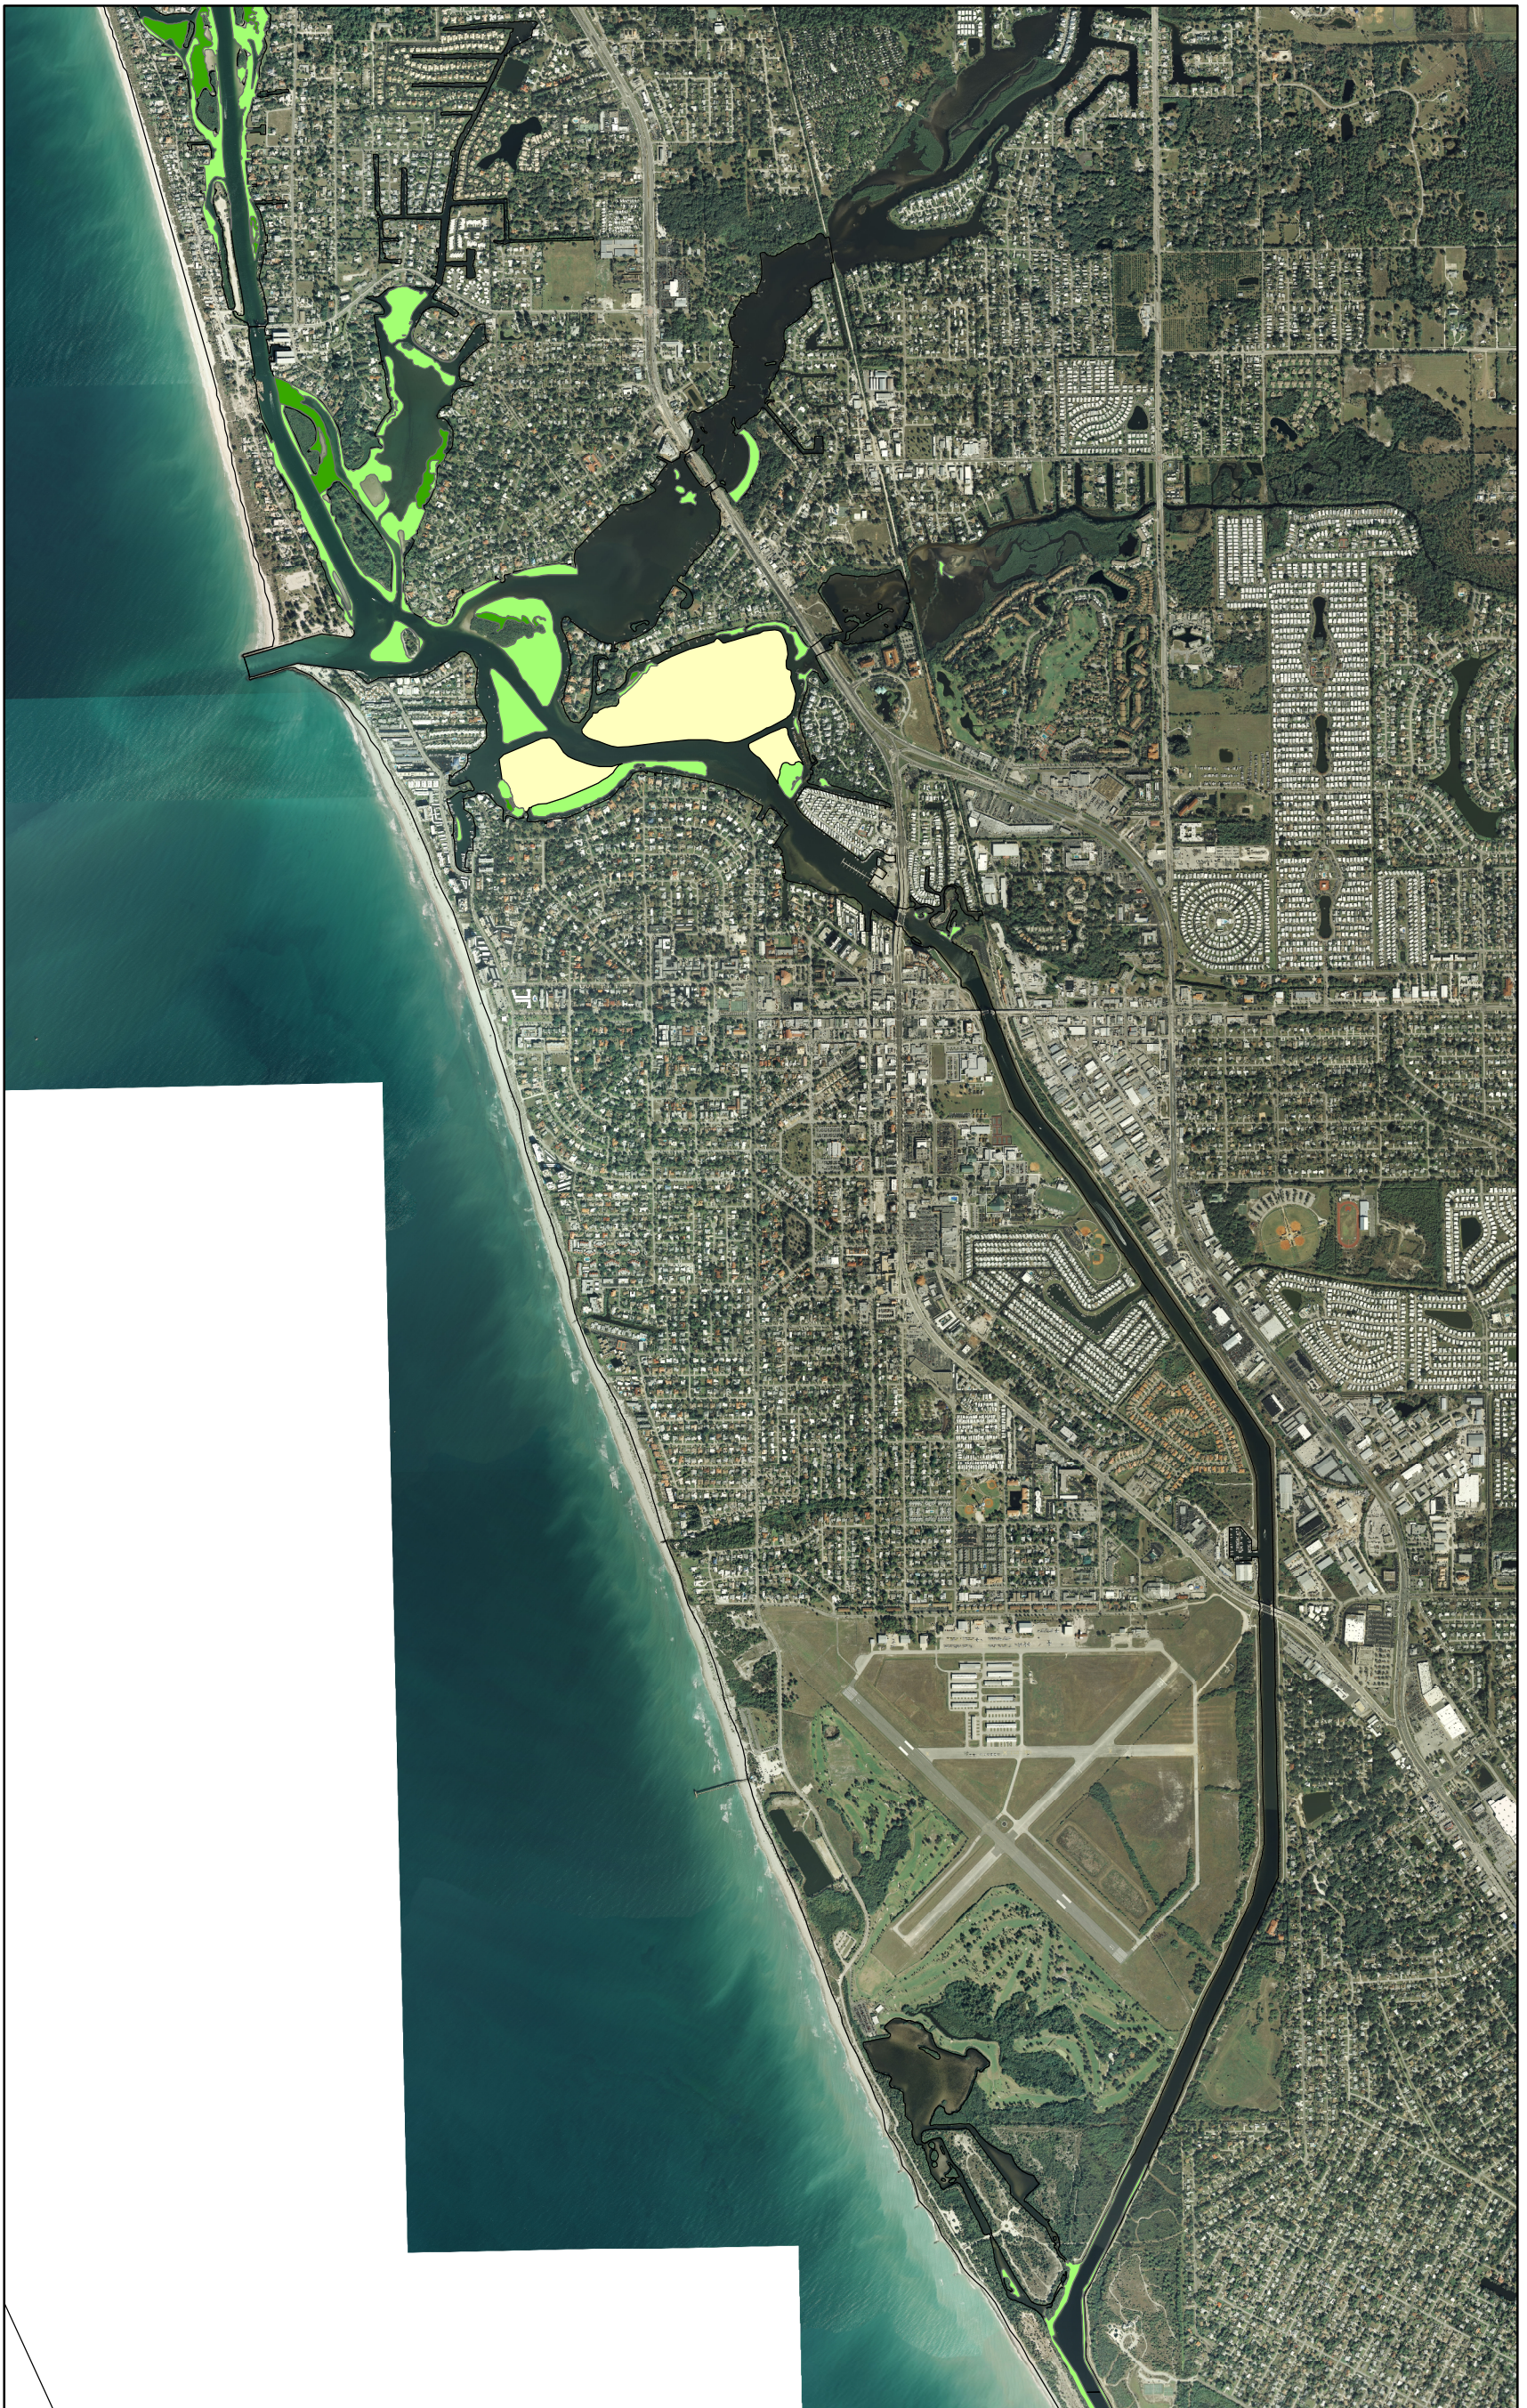

Dona-Roberts Bay (Venice)

0.3 0.15 0 0.3 Miles

2008 SWFWMD Seagrass

-  Patchy
-  Continuous
-  Rooted Algae