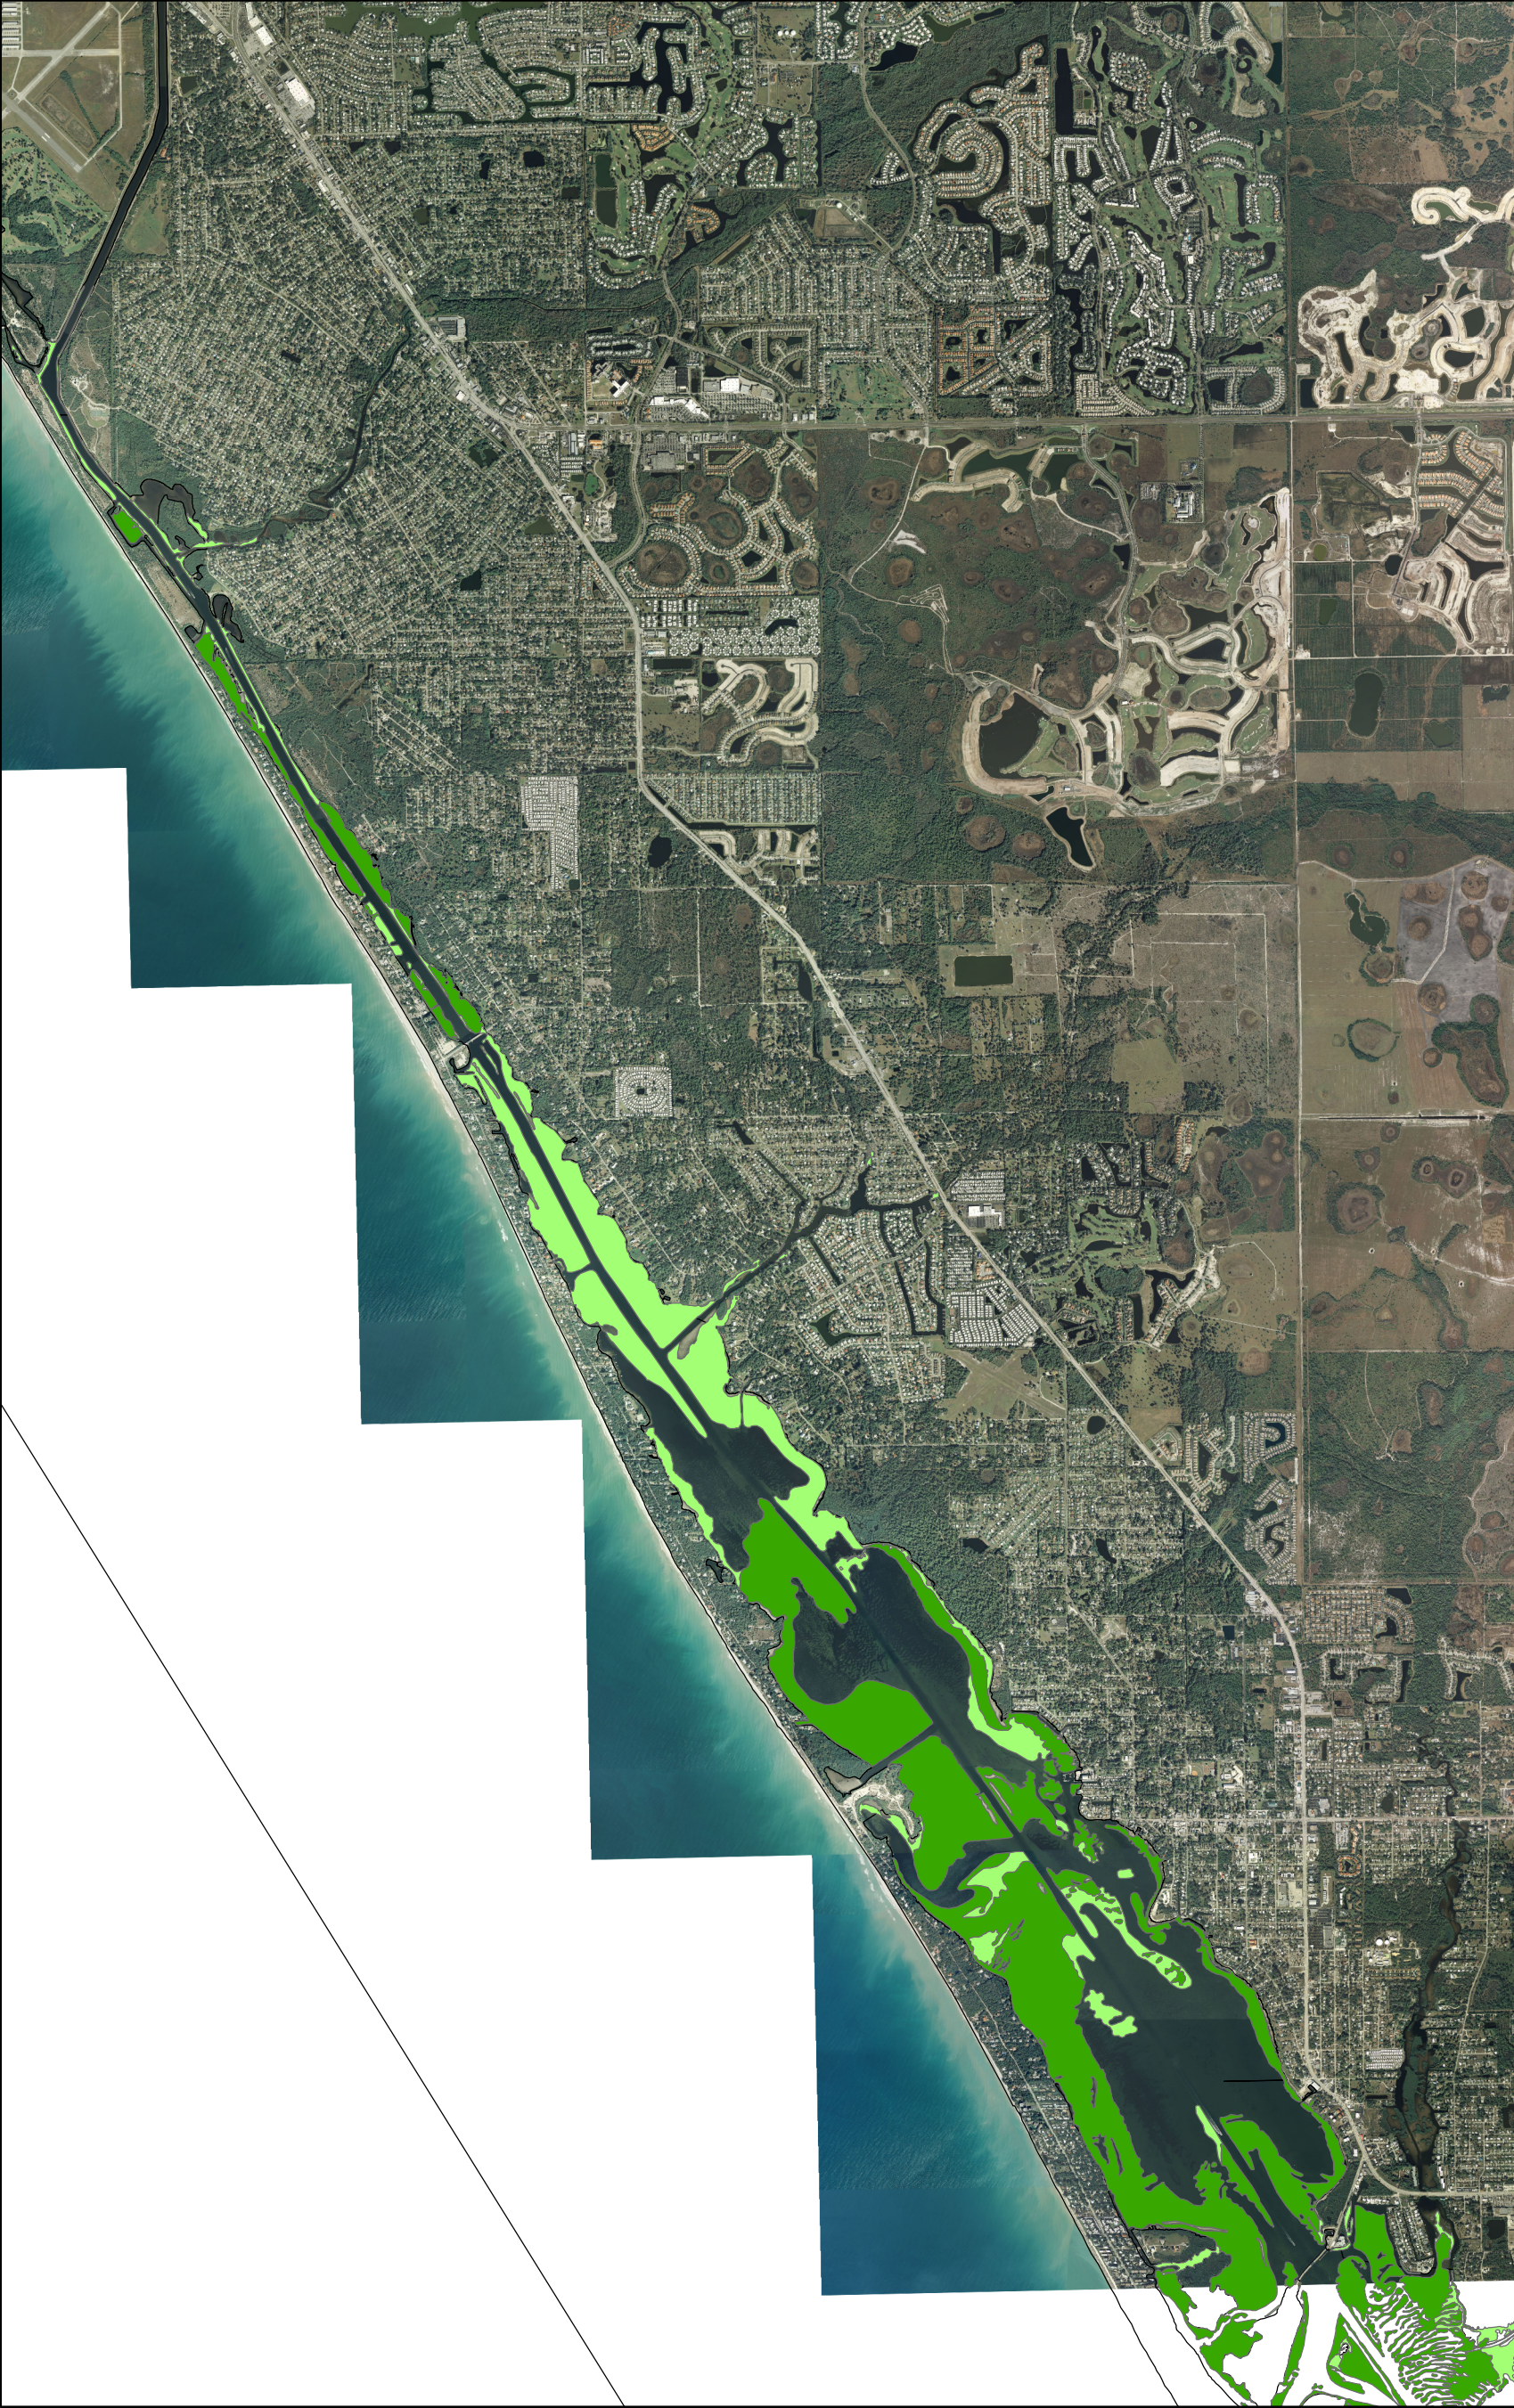

Lemon Bay

Sarasota County
0.5 0.25 0 0.5 Miles

2008 SWFWMD Seagrass
 Patchy
 Continuous
 Rooted Algae

SEA Team