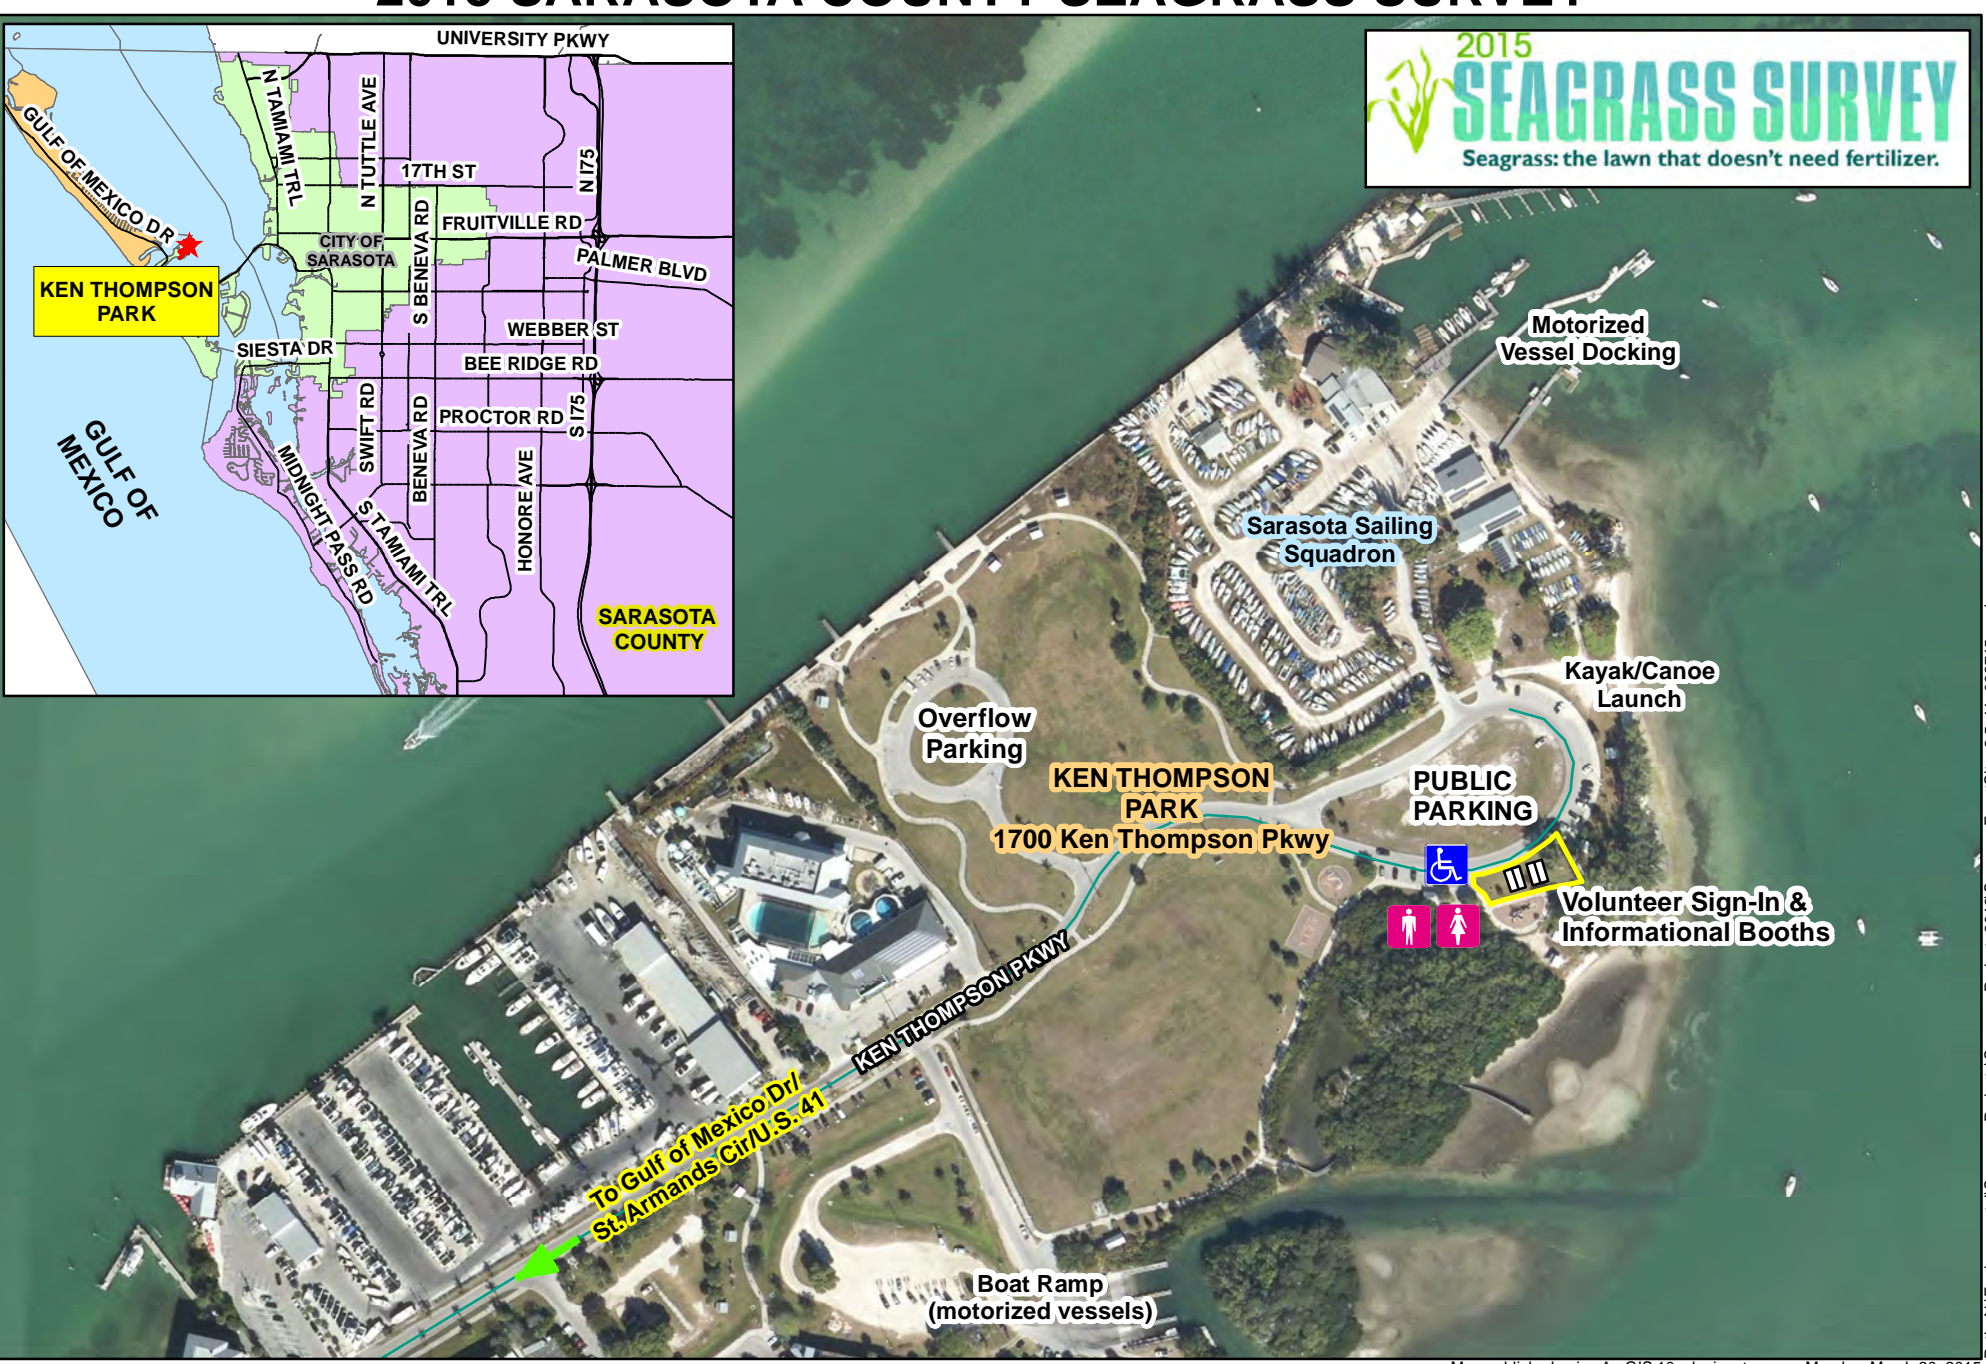

2015 SARASOTA COUNTY SEAGRASS SURVEY

Path: N:\Environmental\Seagrass\Projects\Seagrass\Project_2012\SeagrassEventSite_8.5x11_032715.mxd

Map published using ArcGIS 10.x by jsantama on Monday, March 30, 2015

NOT TO SCALE

This map is produced from Sarasota County GIS, and is representative information only. The County does not warrant, guarantee, or assume any responsibility for geographic information completeness and/or accuracy. This map should not be used as guide for navigation. Copyright © SCGIS 2015