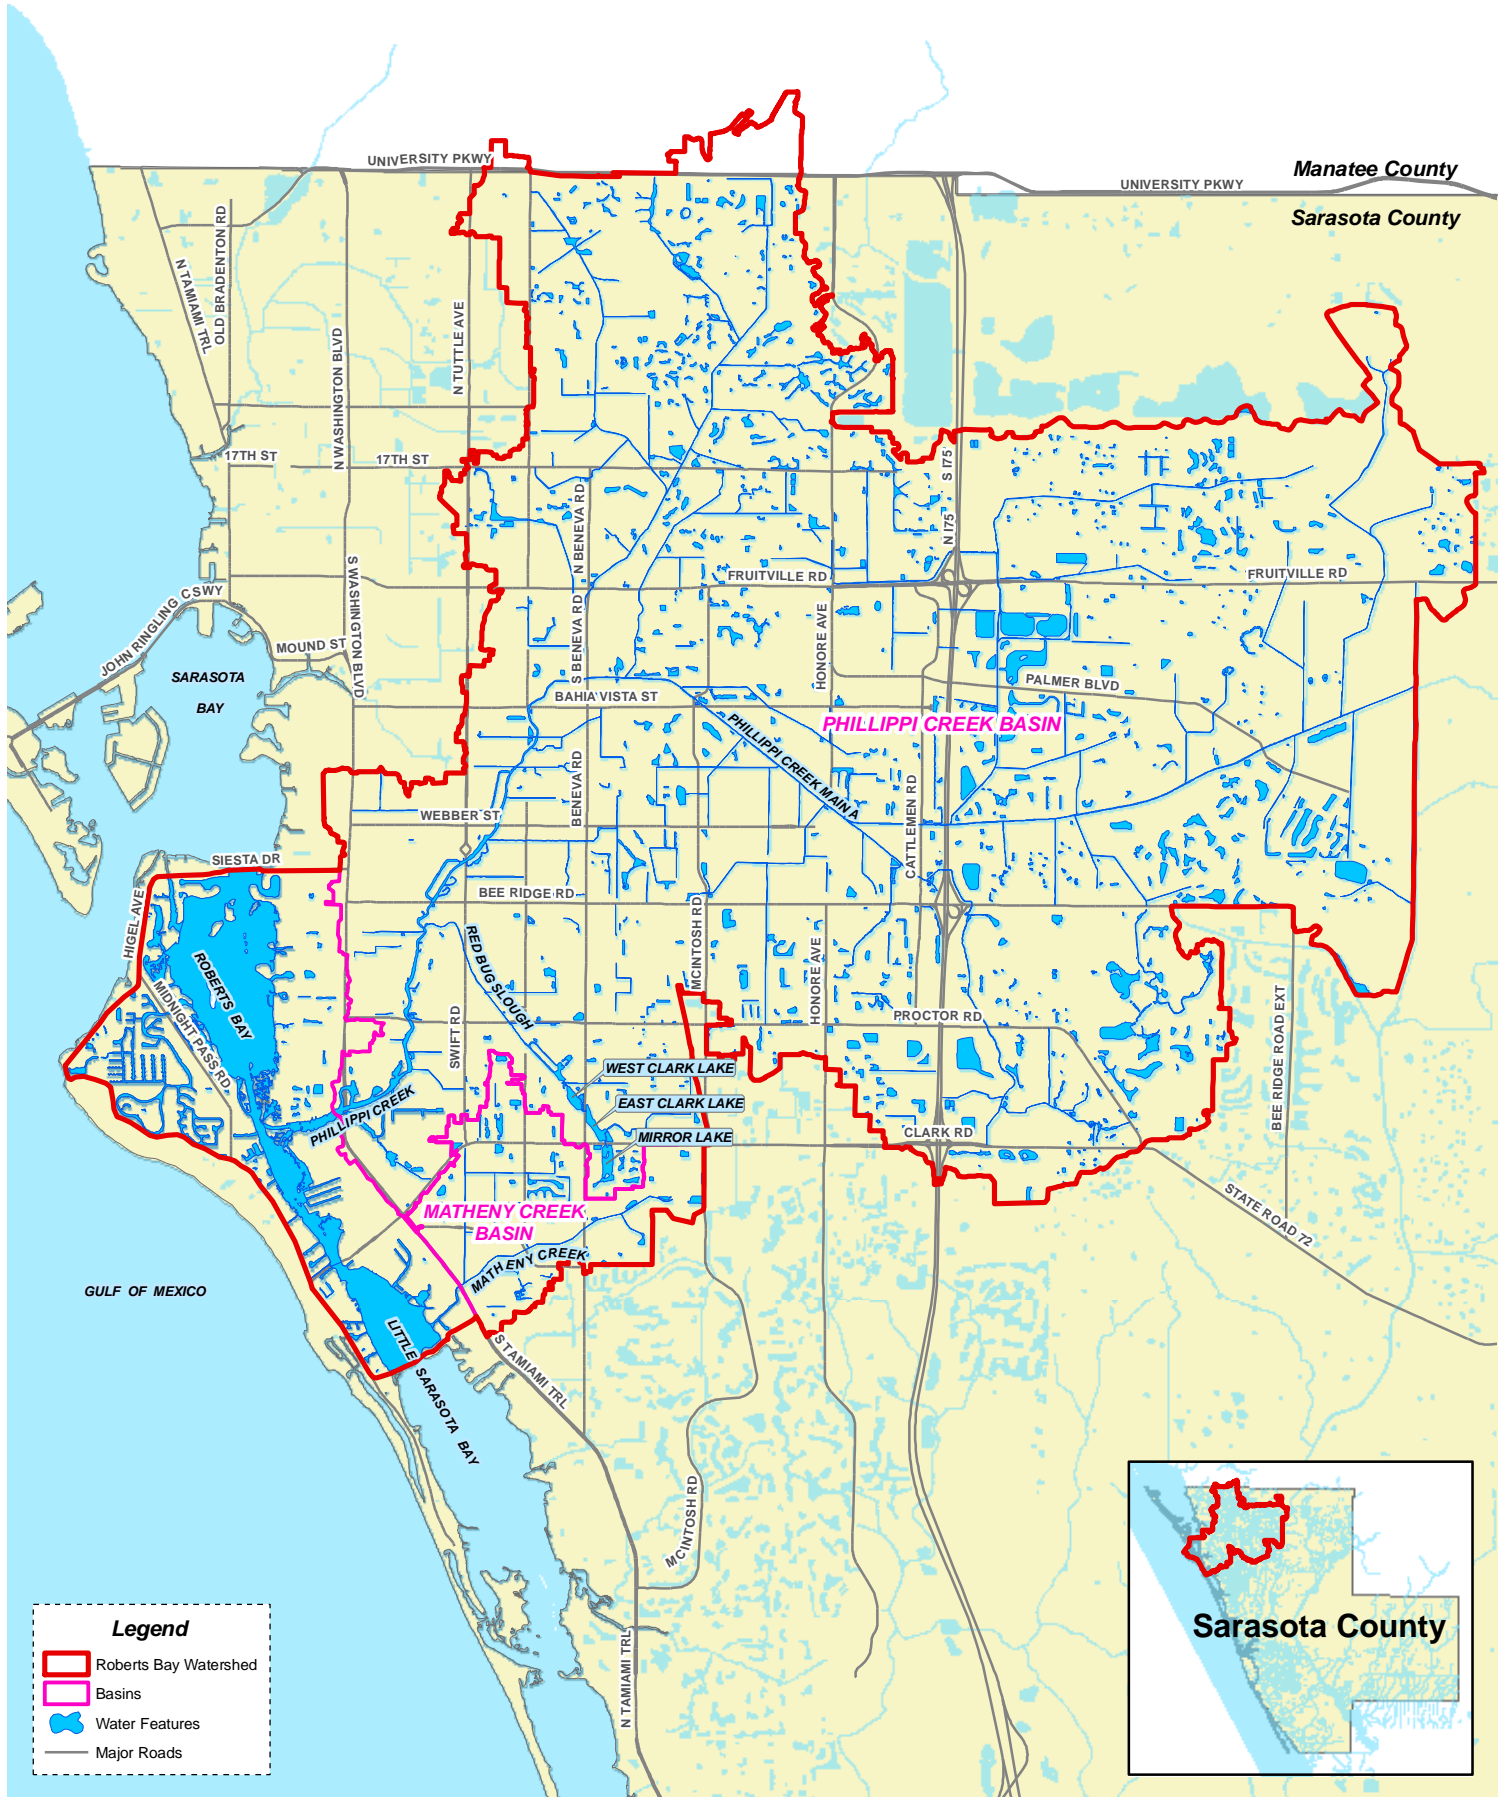

Roberts Bay Watershed

Legend

- Roberts Bay Watershed
- Basins
- ~ Water Features
- Major Roads