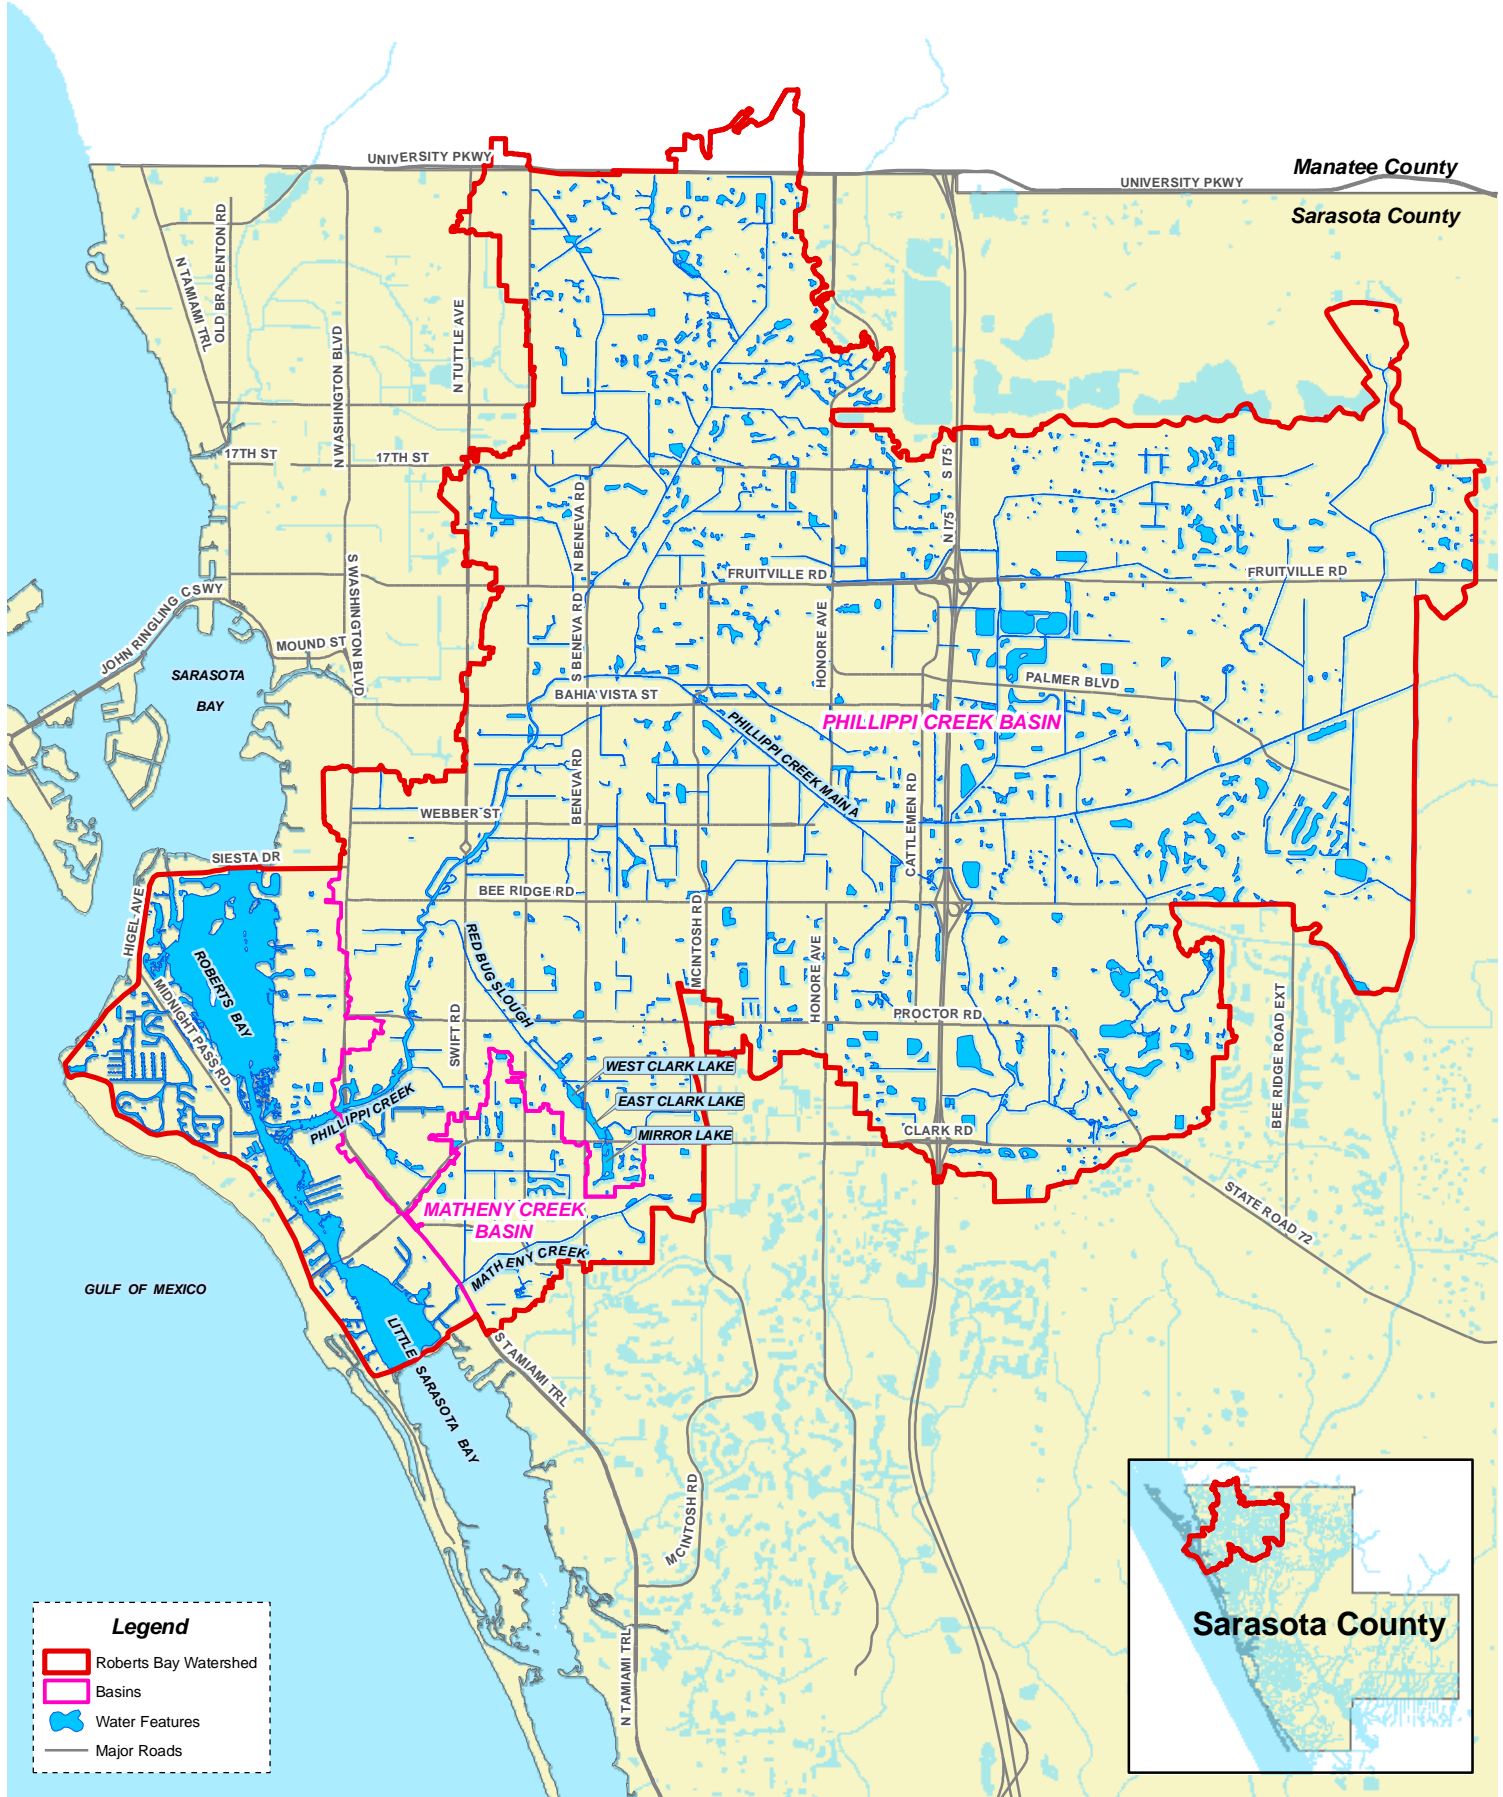

Roberts Bay Watershed

Legend

- Roberts Bay Watershed
- Basins
- ~ Water Features
- Major Roads

Map was edited by Kenny Dotson of Sarasota County
 Water Core Service - GIS on Aug 30, 2006 using ArcMap 9.1.
 N:\Projects\Kelly\Roberts Bay\RobertsBayWatershed_8.5x11.mxd