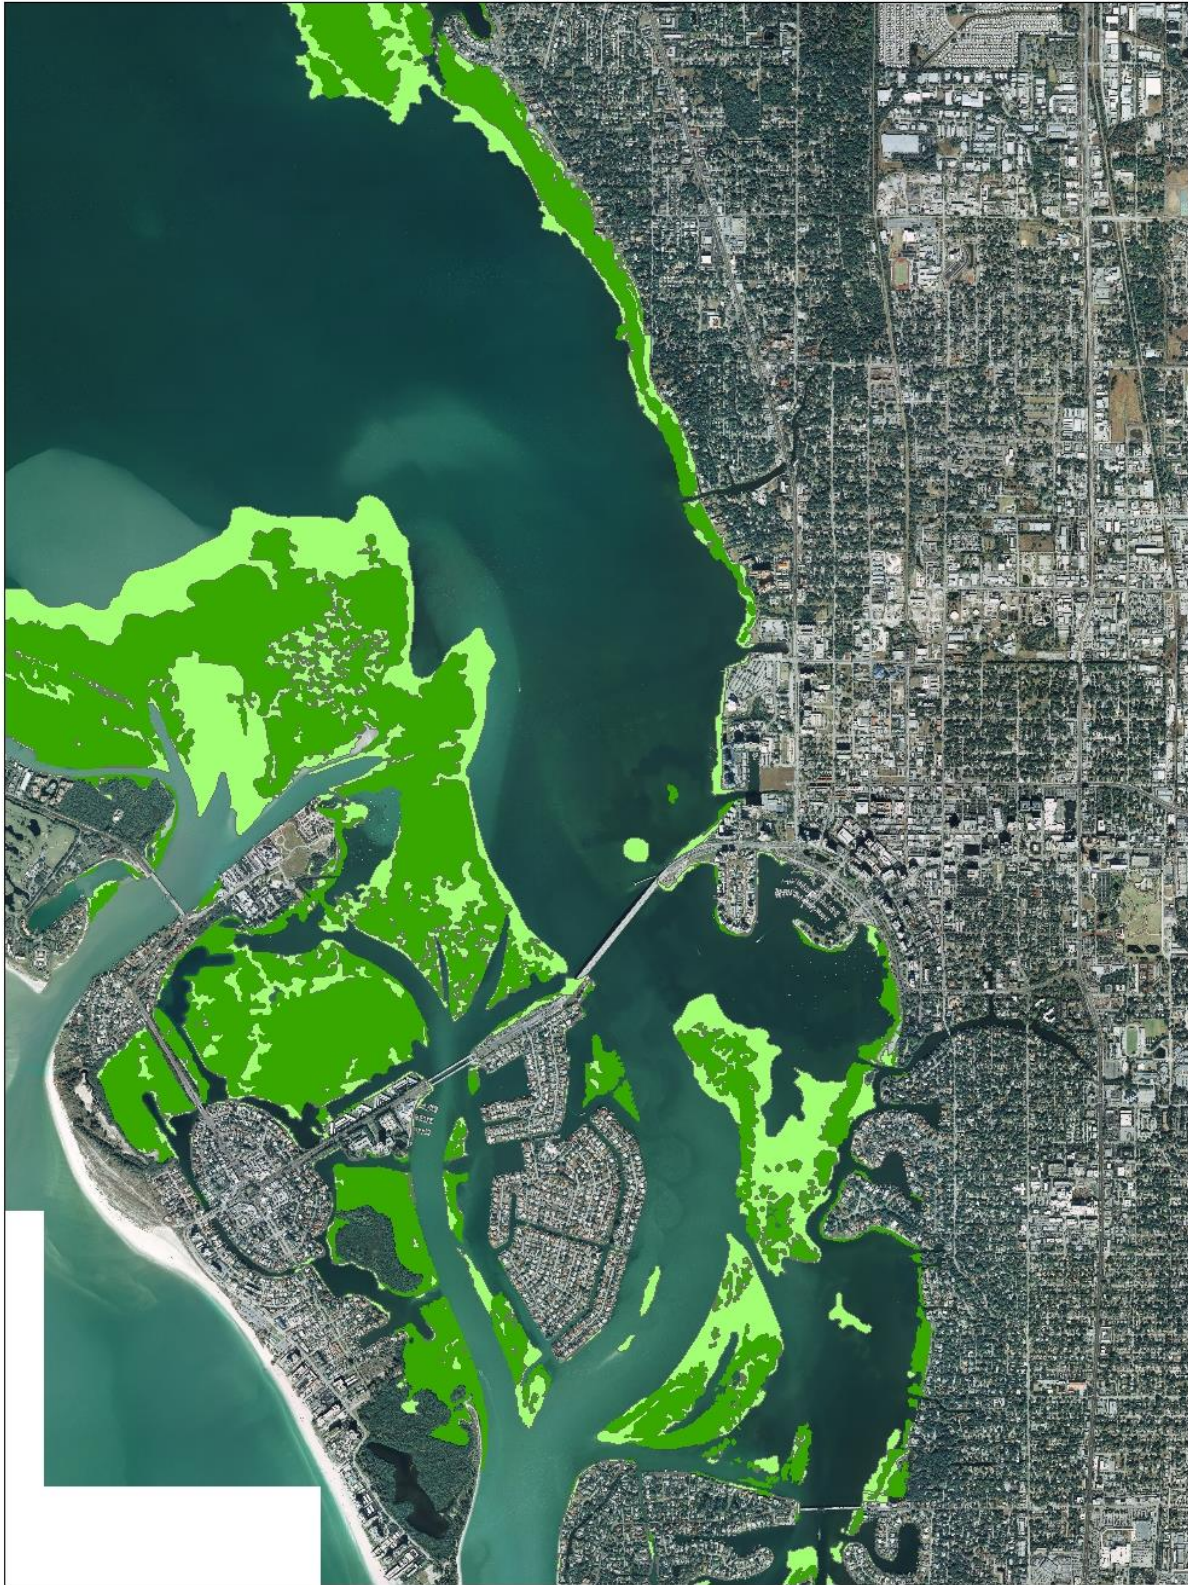

# Southeast Sarasota Bay

 Sarasota County

## 2012 SWFWMD Seagrass

-  Patchy
-  Continuous
-  Attached Algae