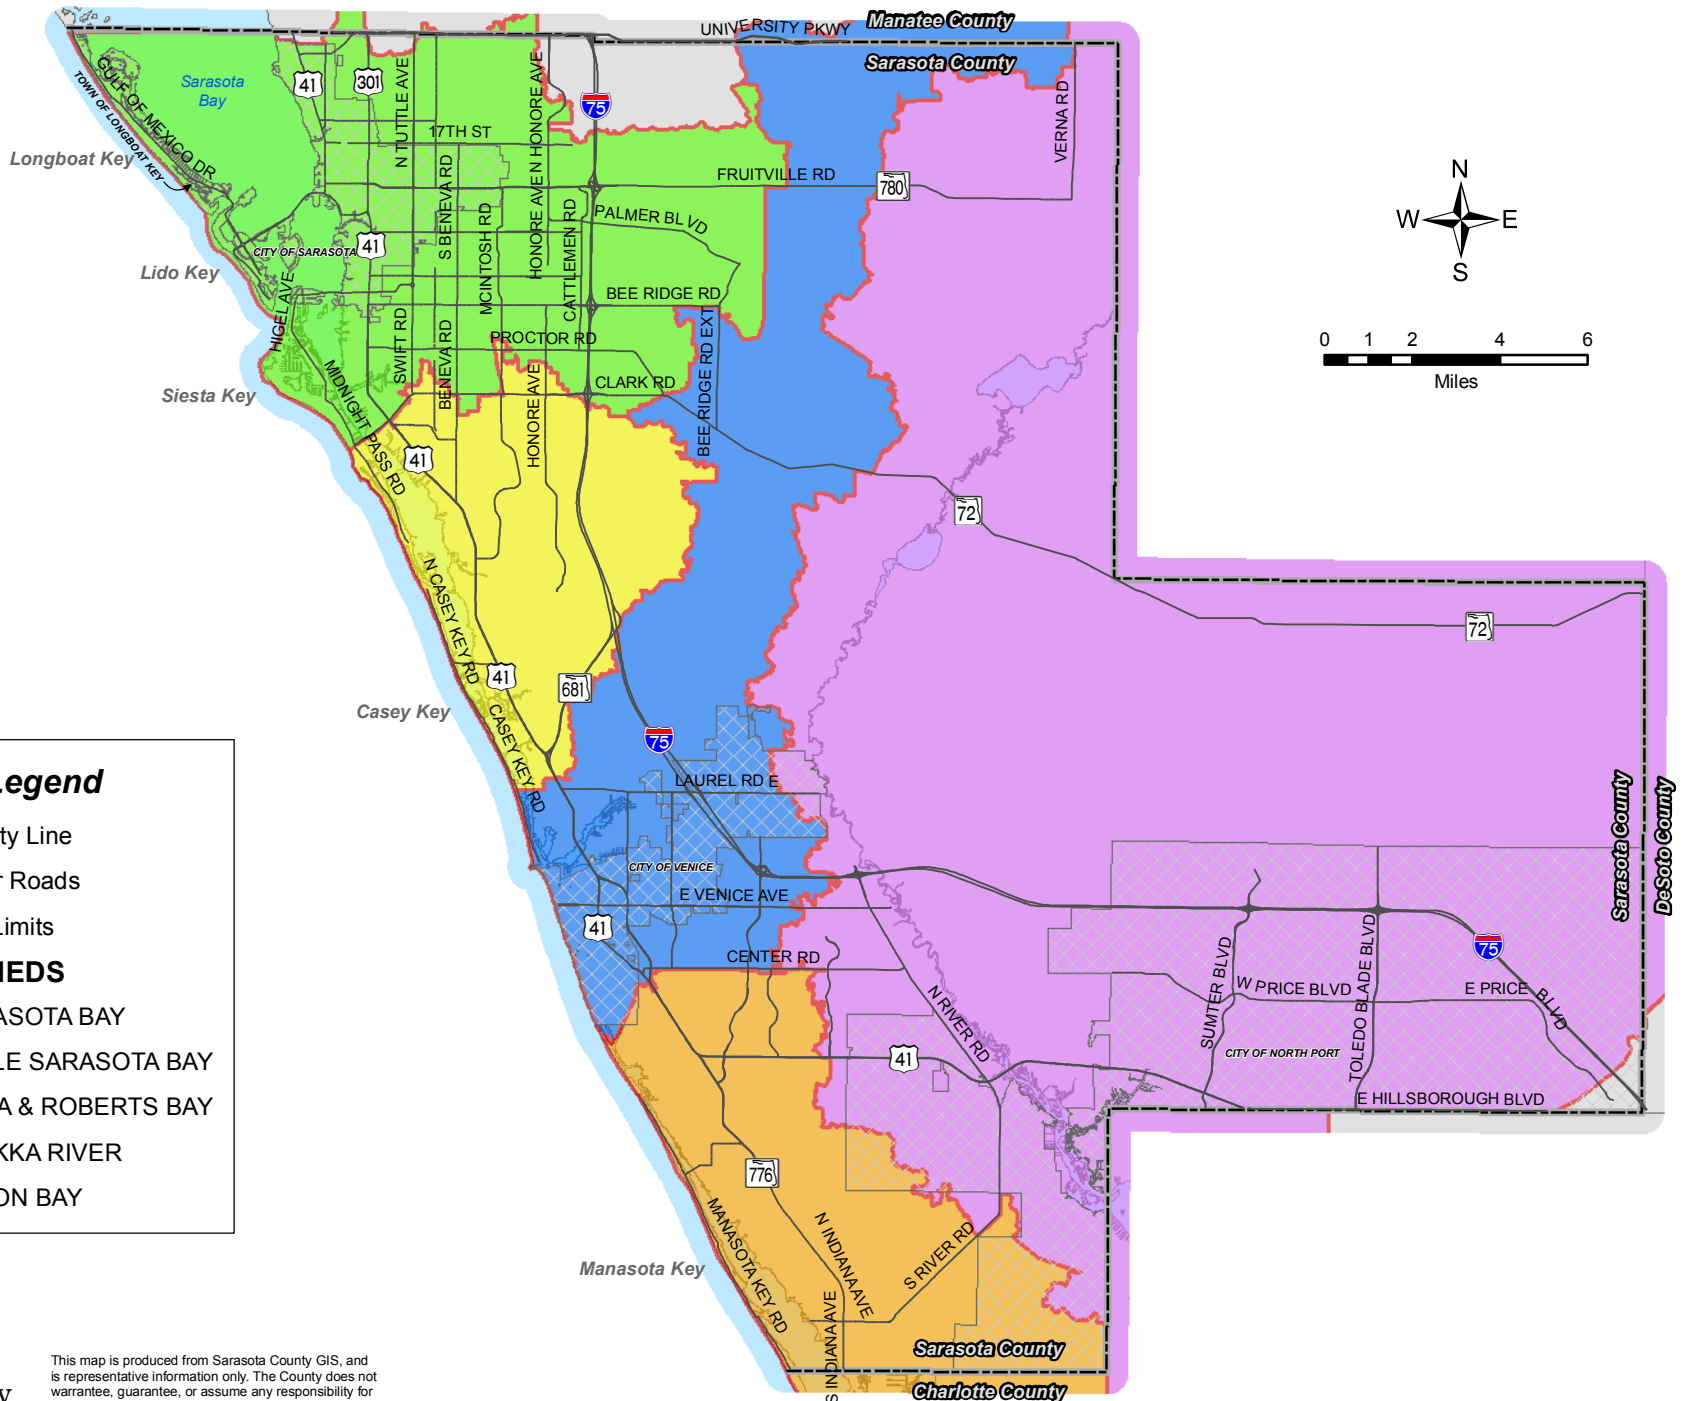

Sarasota County Watershed Map

Legend

- County Line
- Major Roads
- City Limits

WATERSHEDS

- SARASOTA BAY
- LITTLE SARASOTA BAY
- DONA & ROBERTS BAY
- MYAKKA RIVER
- LEMON BAY